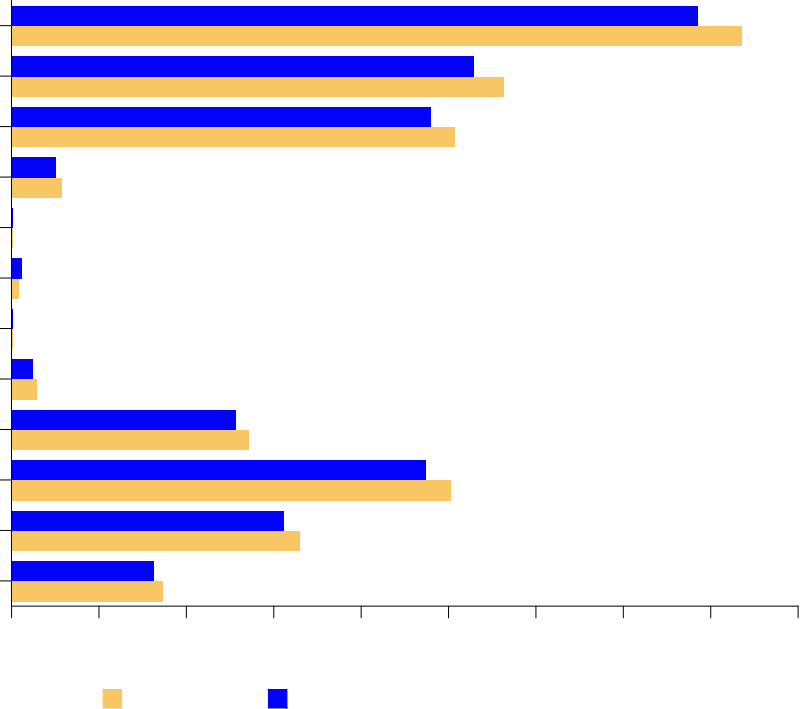

# Enrollment Fact Sheet Summer 2018

Headcount and Full-time Equivalent (FTE) Enrollment

% Change

Student Credit Hours by Level and by College